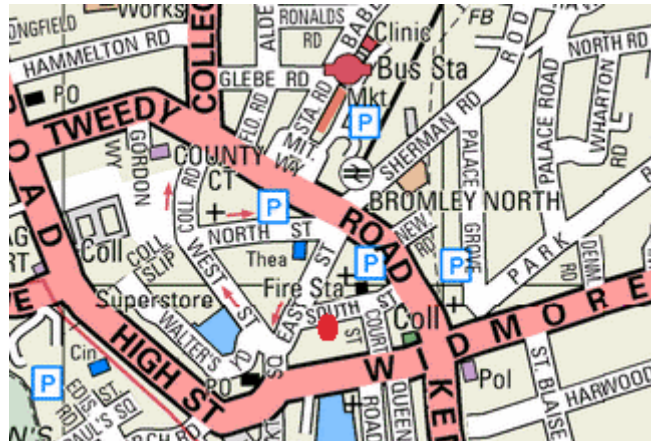

Directions to Alentus UK Ltd

Our address:

Alentus UK Ltd.
Seymour House
South Street
Bromley
Kent
BR1 1RH

Our telephone number:

020 8315 5800

By train

Trains run from London Victoria to Bromley South regularly. This station is only about ten minutes walk from our office. Take a right out of the station, and then walk up the high street. Cross over the road to the pedestrian.s area of the high street. Walk straight up the high street and follow the high street round to the right towards Costa Coffee and Index. When you get here cross over the road and walk down East Street. South Street is situated off East Street on the right hand side. The entrance to Seymour House is the first door that you come to on the right hand side of the street.

The nearest station to Seymour House is Bromley North. Trains run to here from Sundridge Park and Grove Park only. When you leave the station, cross over the road to East Street. South Street is situated towards the end of East Street on the left hand side.

By car

From the M25, take junction 4 on to the A21 towards Bromley. Continue along the A21 for approximately 10-15 minutes until you are approaching Bromley town centre. On the left before this, you will see a Ford garage, Bristol Street Motors. Immediately after this you will reach a set of traffic lights where you need to bear right on to Kentish Way, continuing to follow the A21. You will then reach a major junction with traffic lights, where you need to go straight ahead to Tweedy Road. A turning for South Street can be found on the left. Seymour House is marked by a red circle for your convenience.

28202 Cabot Road
Suite 205
Laguna Niguel, CA 92677
USA

180 E Broad Street
Suite 808
Columbus, OH 43215
USA

10909 Jasper Avenue
Suite 750
Edmonton, AB T5J 3L9
Canada

Seymour House
South Street
Bromley, Kent BR1
UK1RH